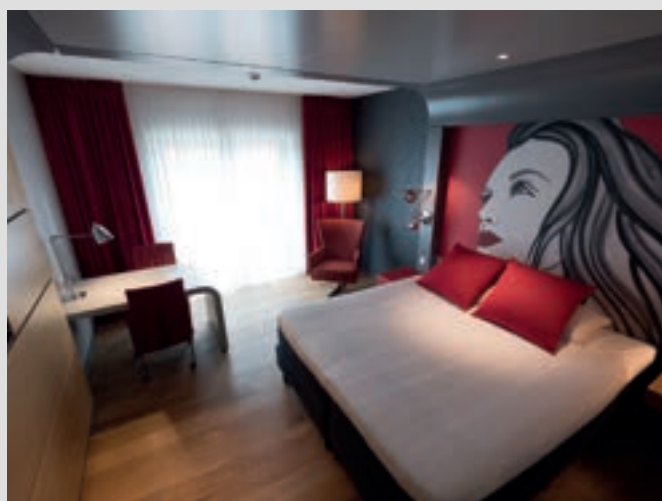

LEONARDO HOTELS

Leonardo Hotels was founded in 2006 as the European brand of the Fattal Hotel Group. The portfolio of Leonardo Hotels includes Leonardo Hotels, Leonardo Royal Hotels, Leonardo Boutique Hotels and NYX Hotels. The company motto 'Feeling Good!' is reflected in all activities: high quality, personal service, dedicated staff and stylish design with regional flair.

ADVANTAGECLUB

The AdvantageCLUB is the loyalty program of Leonardo Hotels. By being a member, you can save for free nights and receive:

- 10% discount on all online bookings made on the Leonardo Hotels website immediately after registration.
- Choose what you want to earn: points, Miles & More award miles or BahnBonus points
- 10% discount on food and drinks in the restaurant or bar
- Free late check-out (on request and subject to availability)
- Exclusive offers and club deals - for members only

CONTACT

LEONARDO HOTEL BREDA CITY CENTER

Stationsplein 14, 4811 BB, Breda
E: info.breda@leonardo-hotels.nl
T: (0)7 65 22 02 00
W: leonardo-hotels.com