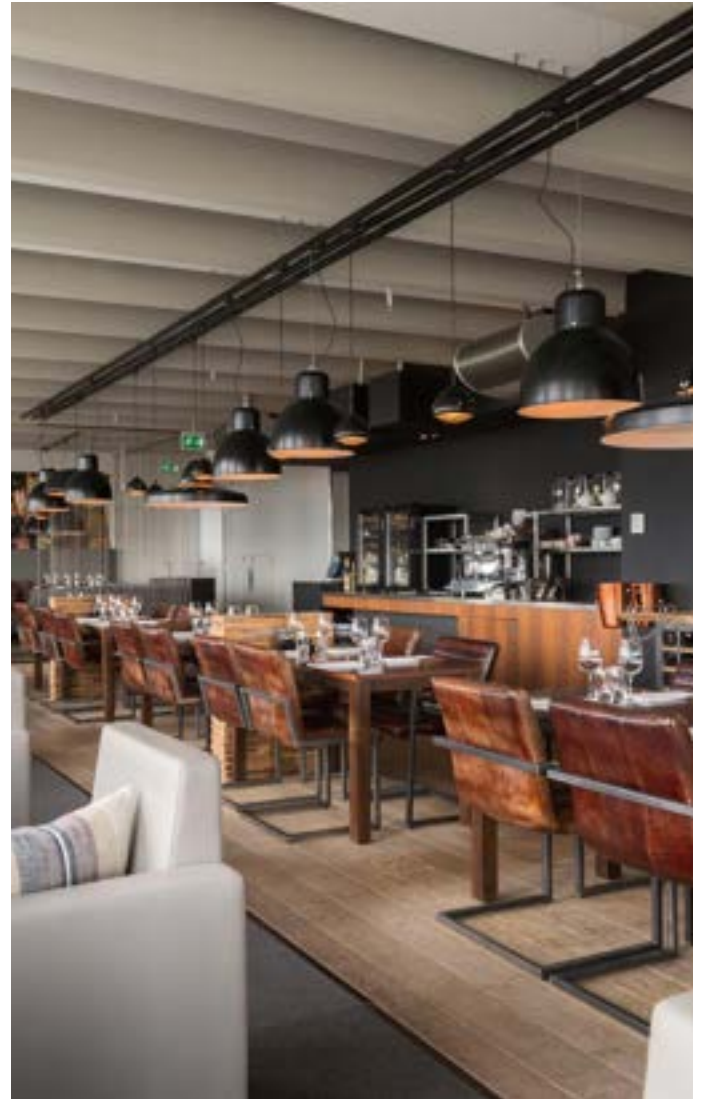

FLOOR17

Floor17 is uncomplicated without being simple. We put a lot of time and energy into finding the best ingredients that show our love for the product and the environment. Come along, enjoy and experience dishes with a story while enjoying the best view of Amsterdam.

Looking for a unique event like curling, silent disco, traditional Dutch shuffle board or a different activity? Floor17 has it all! When you're having lunch or dinner at Floor17, the first 3 hours in our parking garage are complimentary.

More information on
www.floor17.nl